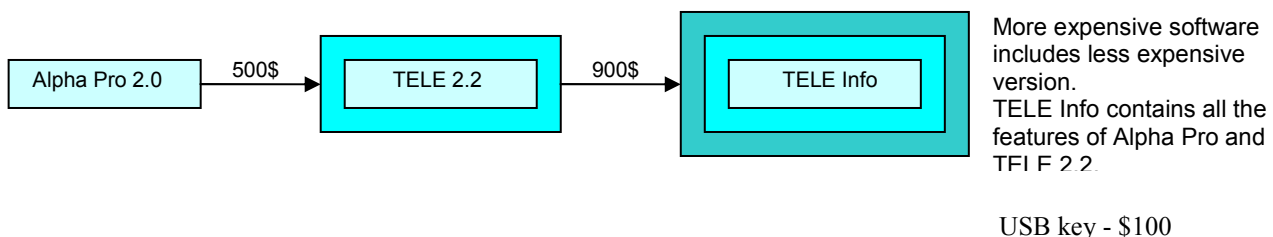

* - FCA Taiwan (INCOTERMS 2000)

Software Upgrade prices: