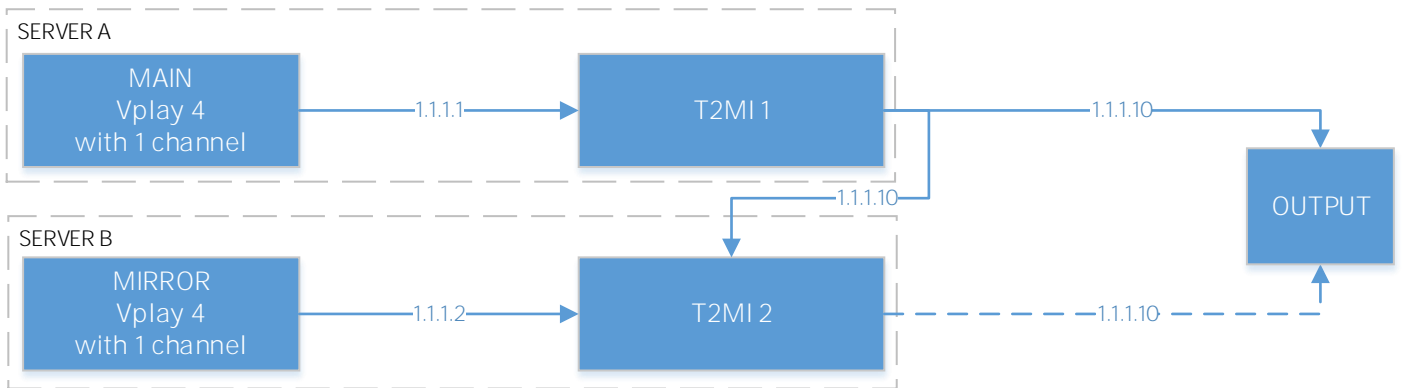

# T2MI N+1 NORMAL OPERATION

## SERVER "B" FAILS