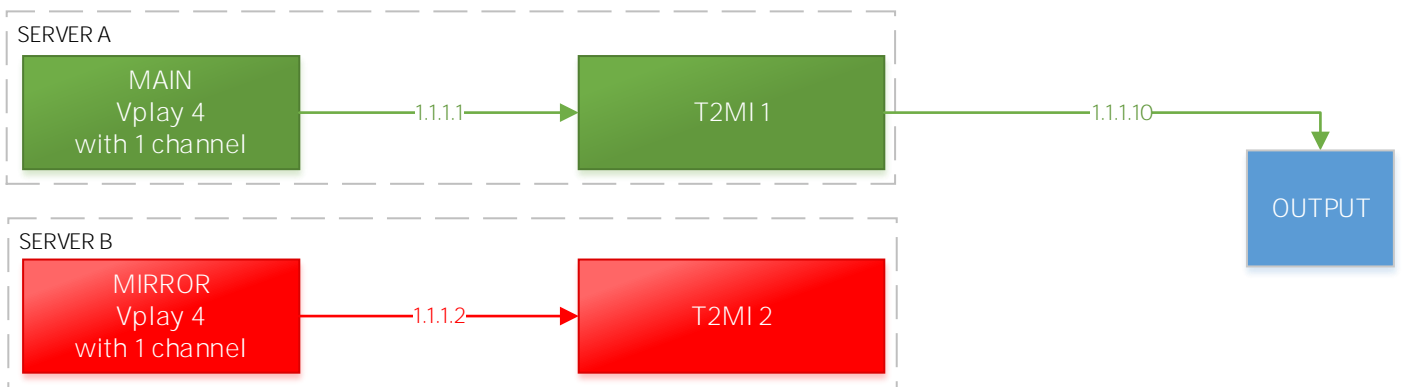

# T2MI N+1 NORMAL OPERATION

## SERVER "B" FAILS